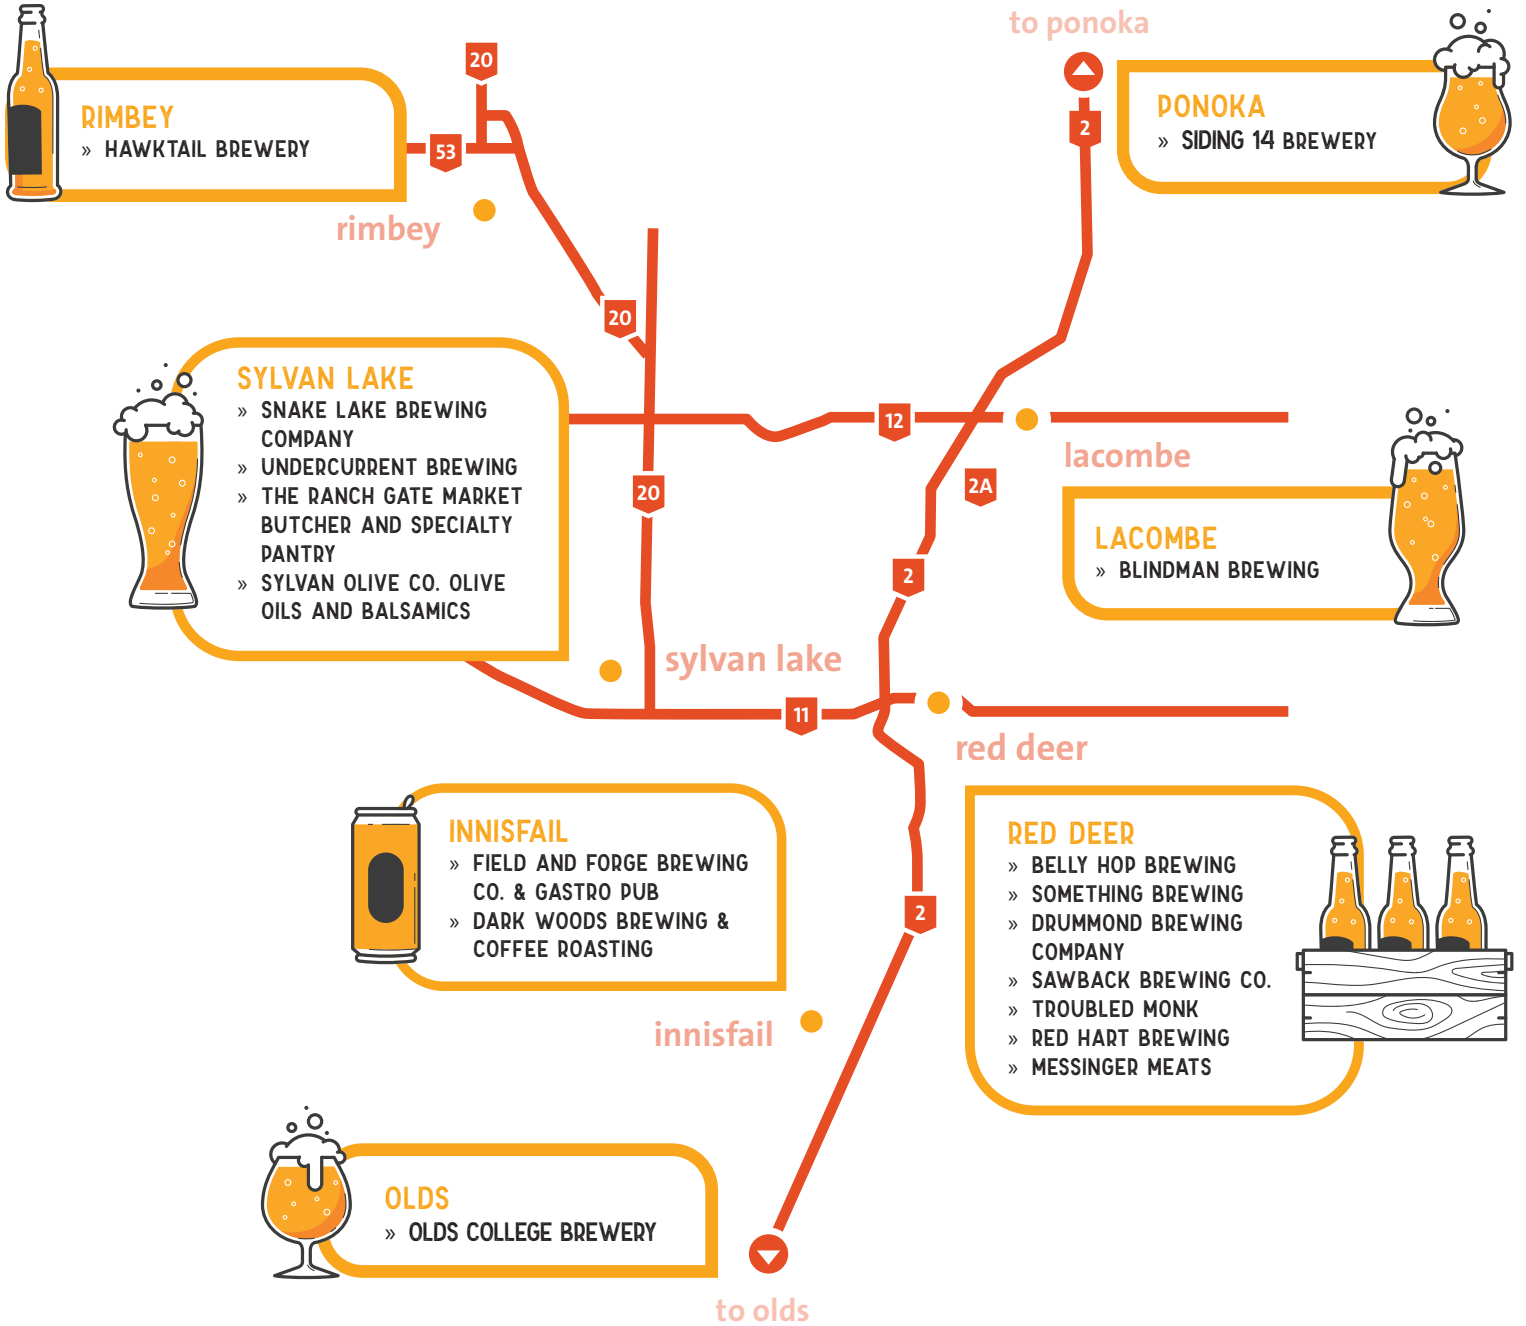

CENTRAL ALBERTA

# BREWS & CHEWS

TOUR

DON'T DRINK AND DRIVE  
GET A DESIGNATED DRIVER  
TAKE A CAB, ARRIVE ALIVE