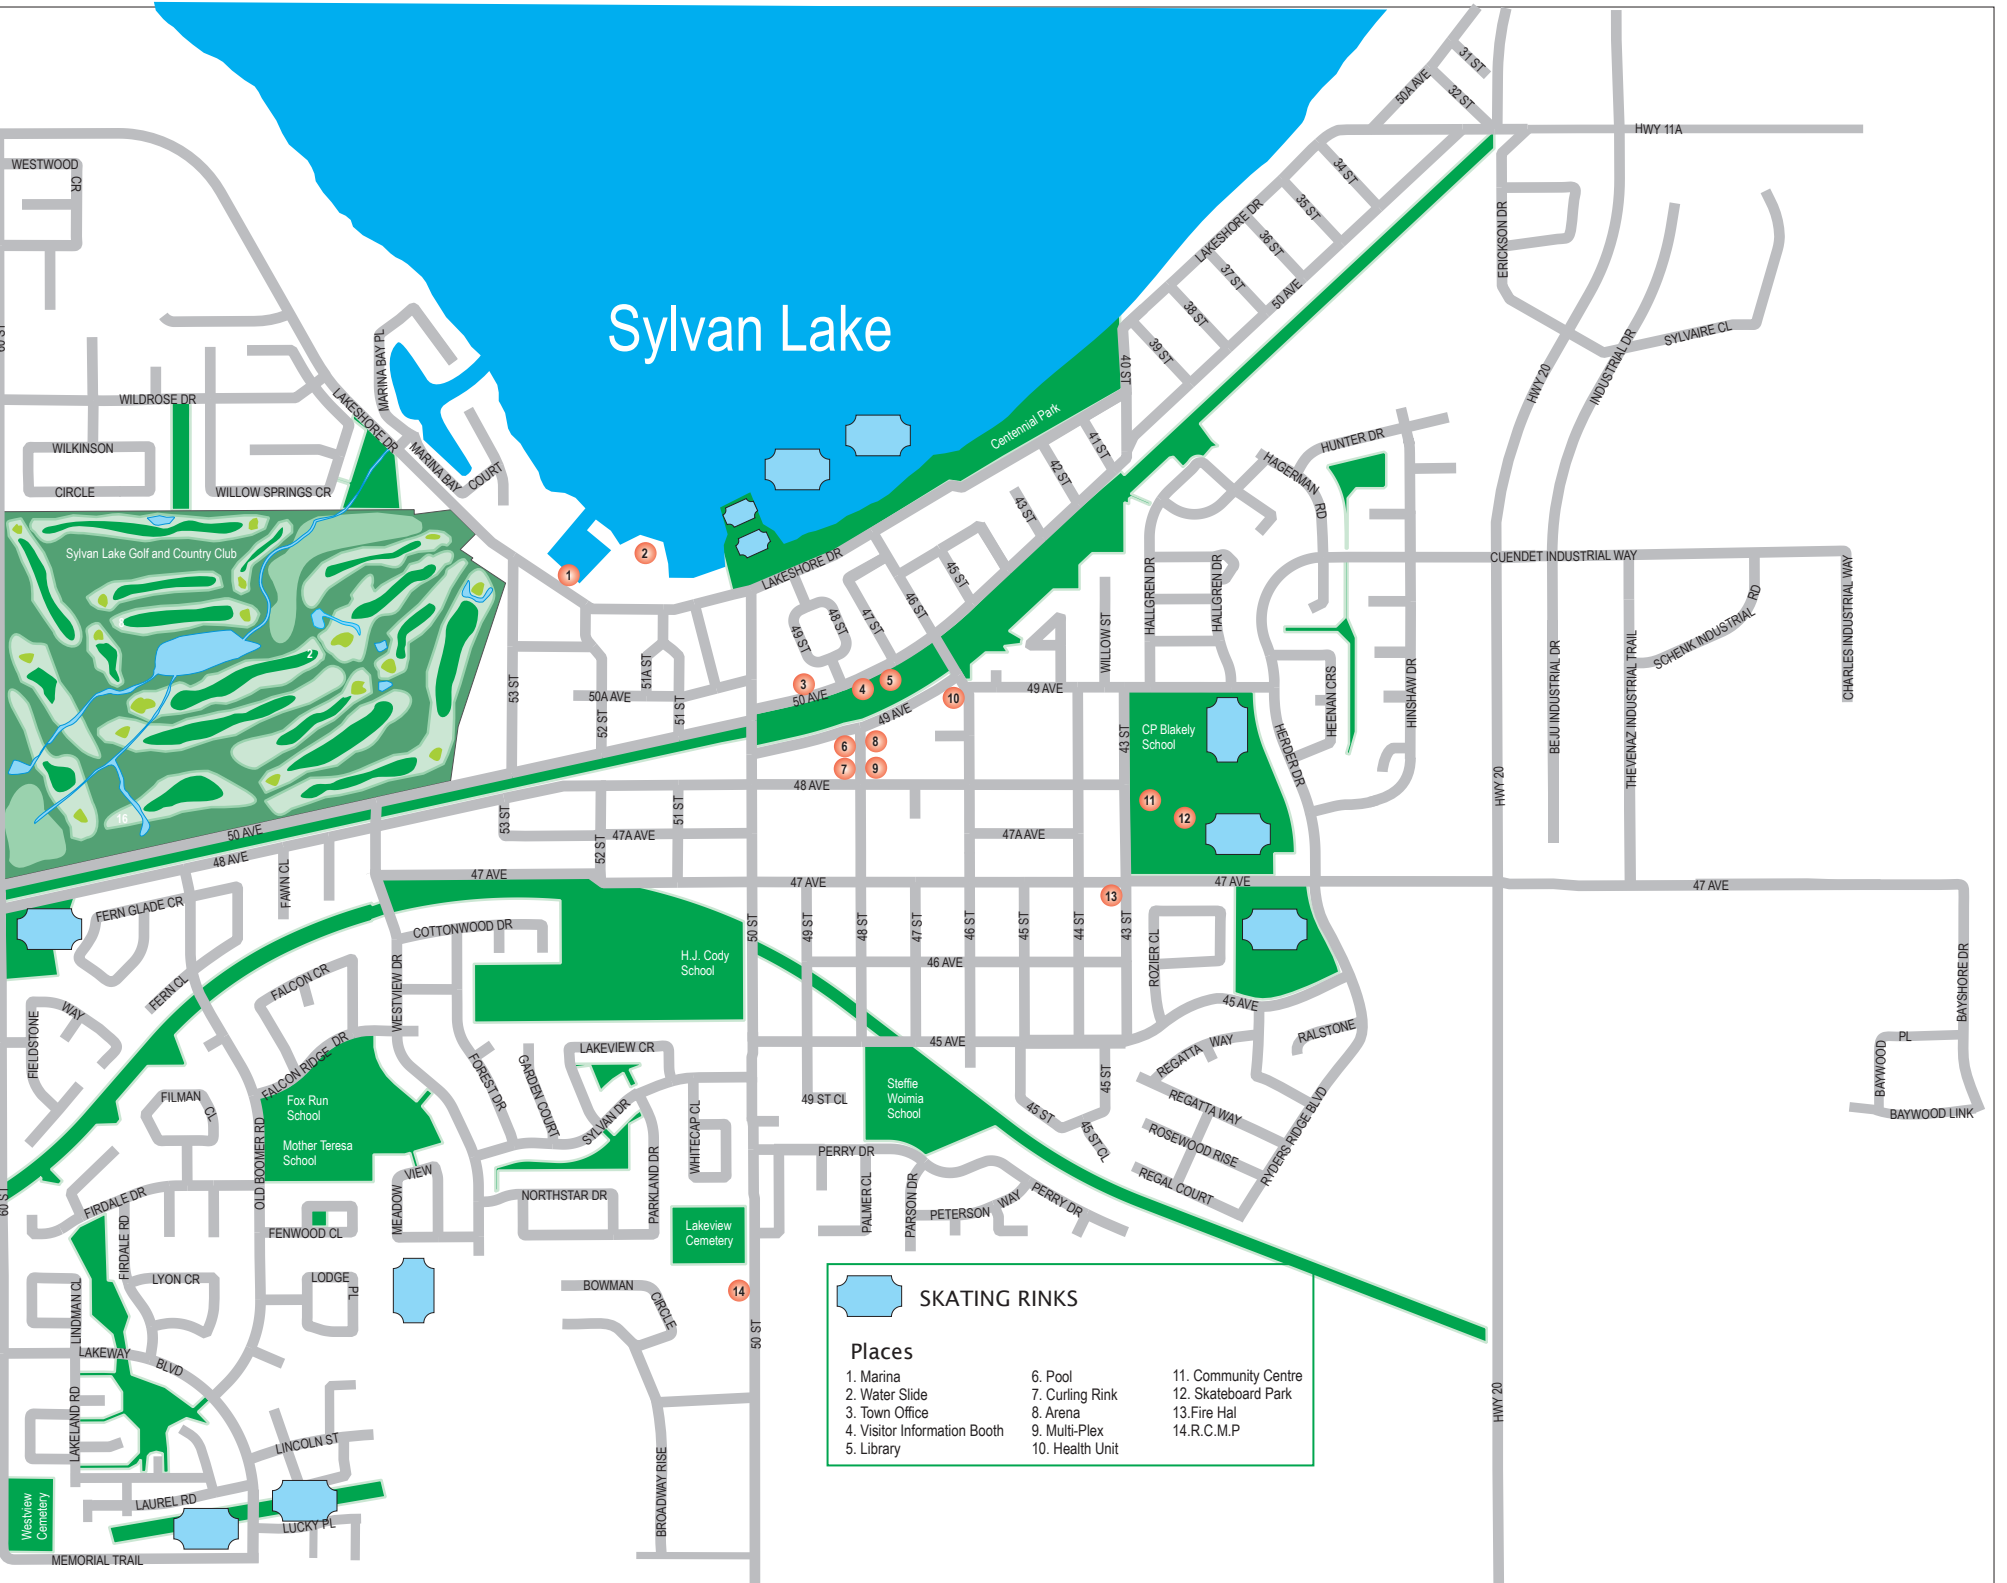

Sylvan Lake

 **SKATING RINKS**

Places

1. Marina	6. Pool	11. Community Centre
2. Water Slide	7. Curling Rink	12. Skateboard Park
3. Town Office	8. Arena	13. Fire Hal
4. Visitor Information Booth	9. Multi-Plex	14. R.C.M.P
5. Library	10. Health Unit	